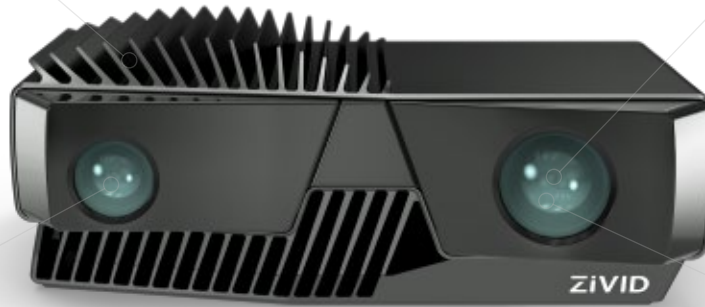

AIR-TIGHT AND INTELLIGENT COOLING

FULL RGB 3D COLOR CAMERA

ACTIVE LIGHTING FOR TEXTURE-LESS OBJECTS

HIGH DYNAMIC RANGE RAPID ELECTRONIC IRIS

0.1mm

RESOLUTION

10Hz

ACQUISITION RATE

3D + RGB

OUTPUT

HDR

IMAGING

OUTPUT

2.3 Mpixel 3D RGBD image (X,Y,Z and R,G,B for each pixel)

HOUSING

Rugged aluminum
Dust & water resistant

ACQUISITION RATE

≥10 Hz
100ms snapshots

DIMENSION

226 x 165 x 86 mm

FIELD OF VIEW

780 x 490 mm @ 1.1m
425 x 267 mm @ 0.6m

WEIGHT

2 kg

OPTIMAL WORKING DISTANCE

0.6 - 1.1m

INPUT VOLTAGE

24VDC

DEPTH RESOLUTION

0.1mm @ 0.6m

INTERFACES & CONNECTORS

USB 3.0: Data I/O
M12-5: Power + Status
M12-8: Sync In + Sync Out

SOFTWARE APIS

C++, C#, .NET, Python, MATLAB

AVAILABLE USB 3.0 CABLES

3m, 5m, 10m, 25m

OS

Windows 7 / 8 / 10

PC REQUIREMENTS

DirectX 11 compatible graphics card

APPLICATION AREAS

- Object recognition & classification
- Pick & place
- In-line quality control
- Kitting and robotic assembly operations
- Automatic processing of food products
- Research & development