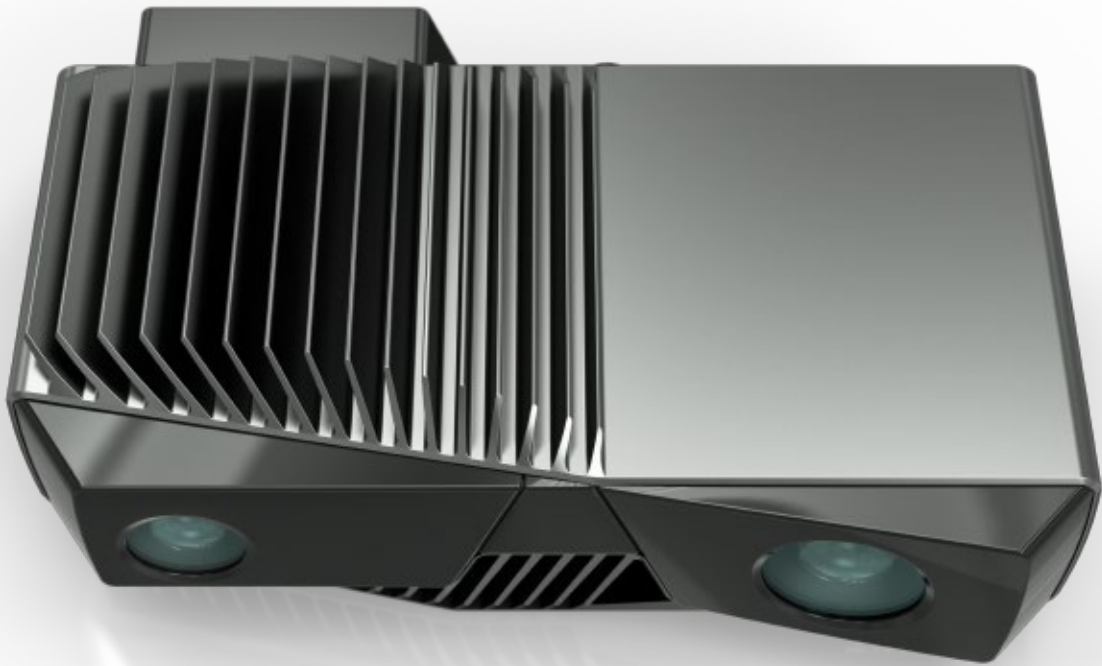

# ZiVID

Zivid is the world's most accurate  
real-time 3D color camera

**DEFINING THE FUTURE OF 3D MACHINE VISION**

#### **FULL COLOR**

Point cloud data (XYZ) and vivid RGB colors captured with the same sensor chip. One-to-one correspondence between color and depth.

#### **HANDLES ANY MATERIAL**

Captures high quality 3D images of even the most problematic industrial objects. Shiny metallic, black and absorbing or partly translucent.