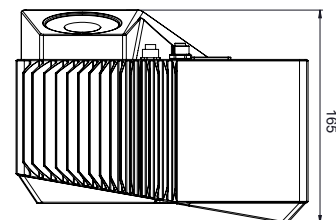

**DIMENSION**

226 x 165 x 86 mm

**FIELD OF VIEW**

780 x 490 mm @ 1.1m  
425 x 267 mm @ 0.6m

**WEIGHT**

2 kg

**OPTIMAL WORKING DISTANCE**

0.6 - 1.1m

**AVAILABLE USB 3.0 CABLES**

3m, 5m, 10m, 25m

**OS**

Windows 7 / 8 / 10

**PC REQUIREMENTS**

DirectX 11 compatible graphics card

**APPLICATION AREAS**

- Object recognition & classification
- Pick & place
- In-line quality control
- Kitting and robotic assembly operations
- Automatic processing of food products
- Research & development