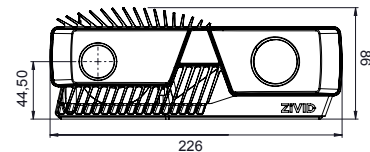

**DIMENSION**

226 x 165 x 86 mm

**FIELD OF VIEW**

780 x 490 mm @ 1.1m  
425 x 267 mm @ 0.6m

**WEIGHT**

2 kg

**OPTIMAL WORKING DISTANCE**

0.6 - 1.1m

**AVAILABLE USB 3.0 CABLES**

3m, 5m, 10m, 25m

**OS**

Windows 7 / 8 / 10

**PC REQUIREMENTS**

DirectX 11 compatible graphics card

**APPLICATION AREAS**

- Object recognition & classification
- Pick & place
- In-line quality control
- Kitting and robotic assembly operations
- Automatic processing of food products
- Research & development